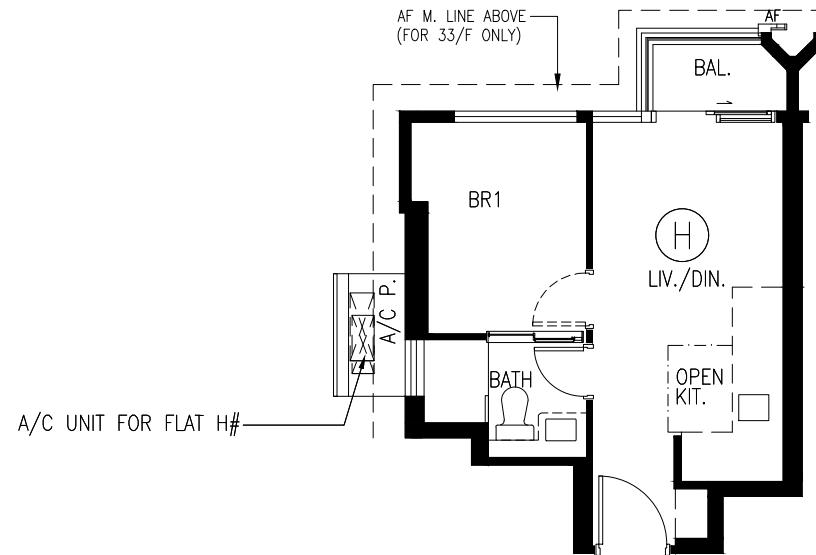

29/F-33/F Flat H
29樓至33樓H單位

Arreso Tower 2

Metres 米