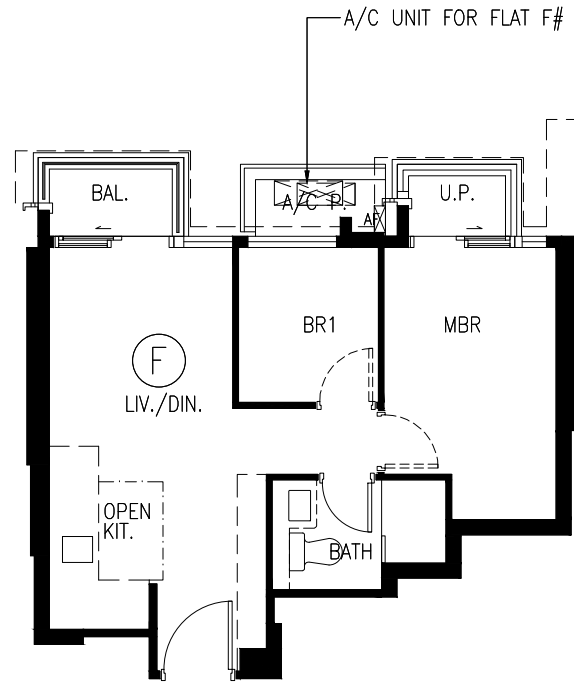

29/F-33/F Flat F
29樓至33樓F單位

Arreso Tower 2

Metres 米