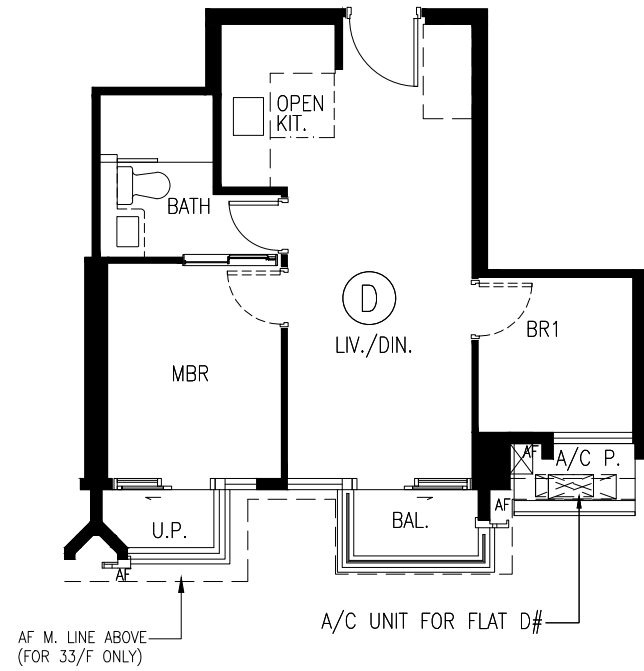

29/F-33/F Flat D
29樓至33樓D單位

Arreso Tower 2

Metres 米