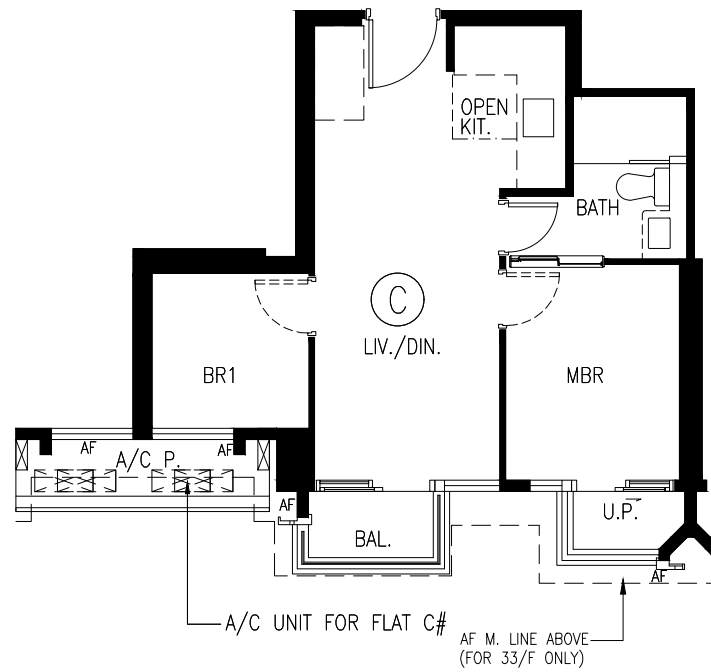

29/F-33/F Flat C  
29樓至33樓C單位

Arreso Tower 2

Metres 米