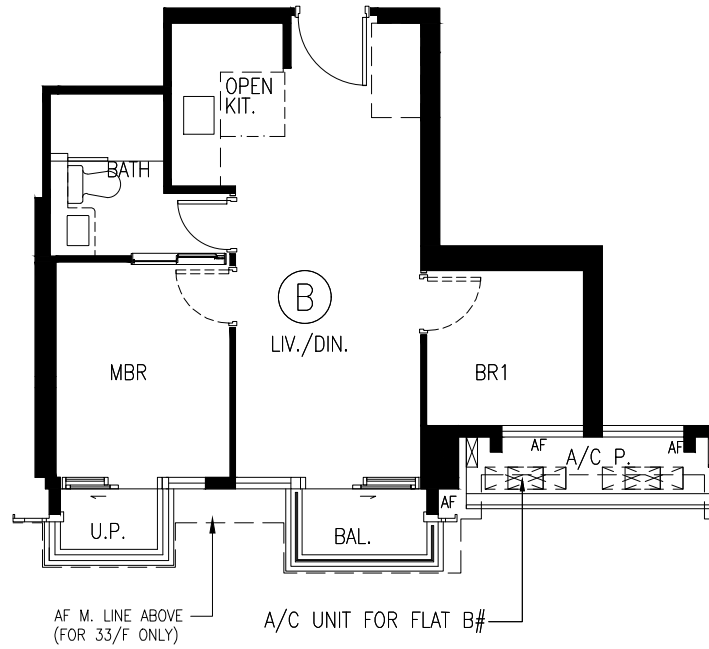

29/F-33/F Flat B
29樓至33樓B單位

Arreso Tower 2

Metres 米