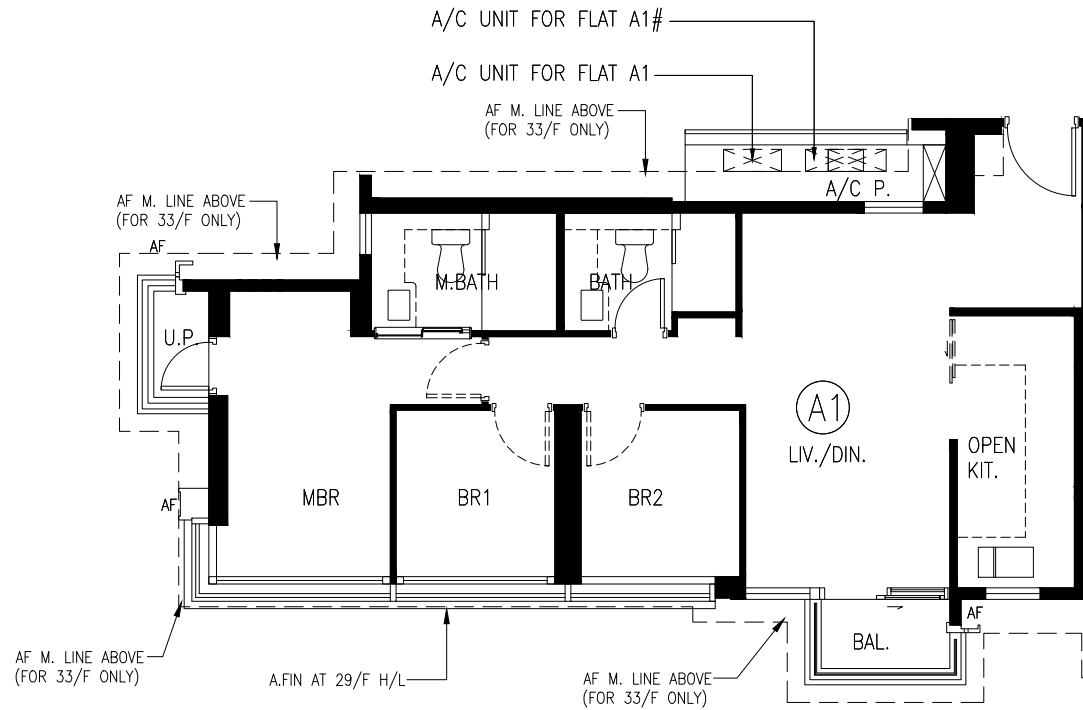

29/F-33/F Flat A1  
29樓至33樓A1單位

Arreso Tower 2

Metres 米