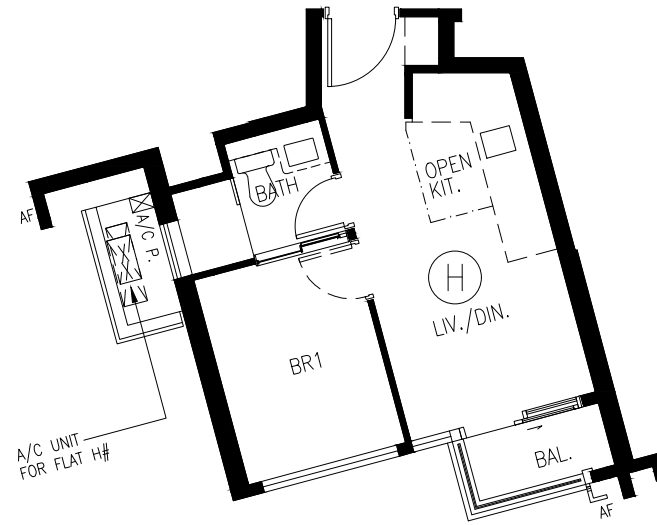

29/F-33/F Flat H
29樓至33樓H單位

Arreso Tower 1B

Metres 米