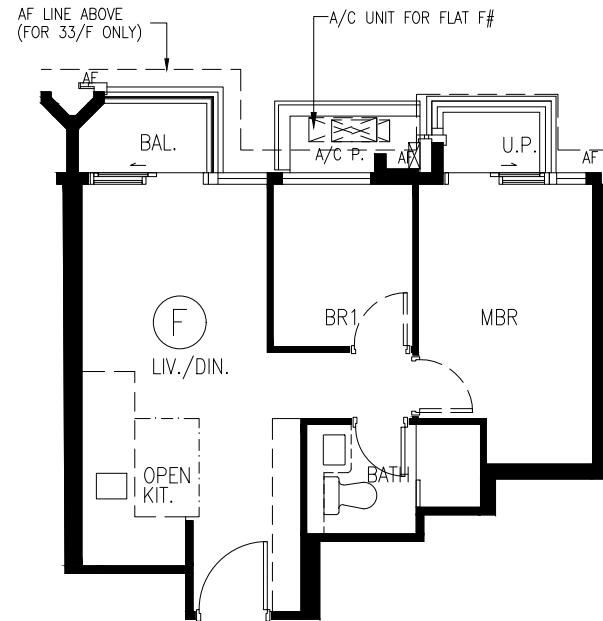

29/F-33/F Flat F  
29樓至33樓F單位

Arreso Tower 1B

Metres 米