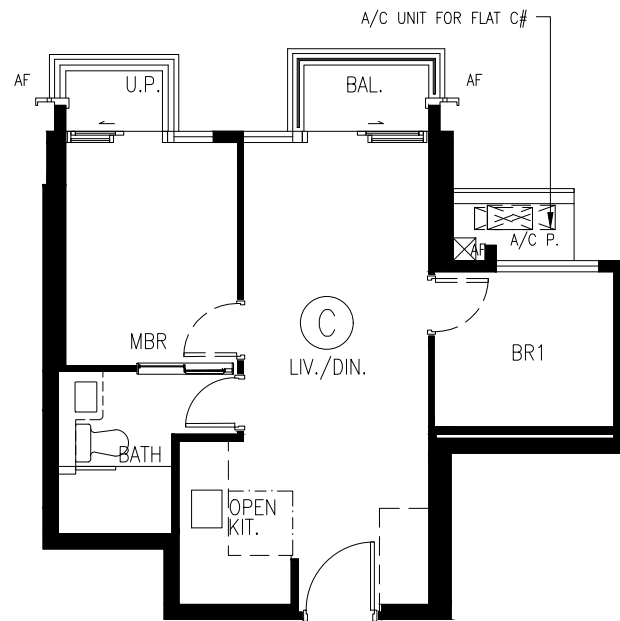

29/F-33/F Flat C
29樓至33樓C單位

Arreso Tower 1B

Metres 米