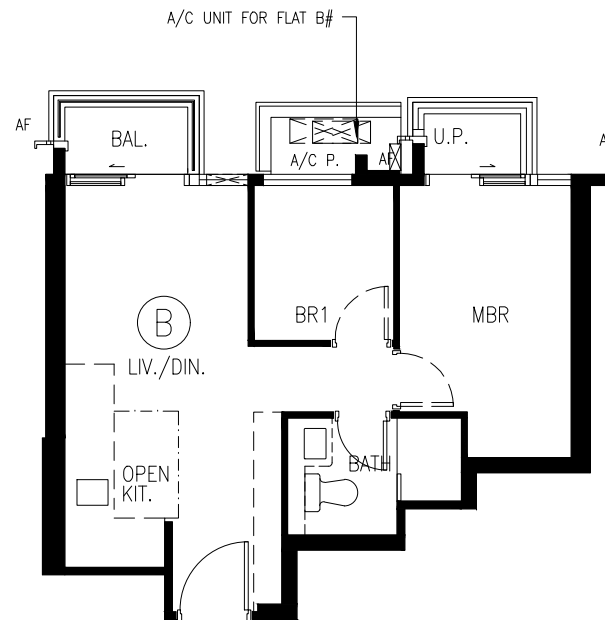

29/F-33/F Flat B
29樓至33樓B單位
Arreso Tower 1B

Metres 米